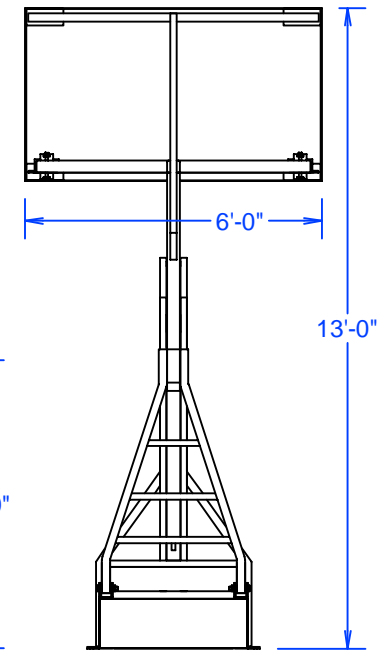

THE 1175 IS RAISED AND LOWERED BY ITS OWN SELF-CONTAINED HYDRAULIC SYSTEM THAT OPERATES AT A COMFORTABLE 2700 P.S.I. TO ALLOW THE BACKBOARD TO BE RAISED FROM THE STORED TO PLAYING POSITION IN SECONDS. WHEN ITS TIME TO MOVE THE 1175, THE FOLD DOWN IS JUST AS QUICK AND SIMPLE. ALL THIS AND MORE IS DONE BY THE MERE PUSH OF A BUTTON.

- FULL POWER DRIVEN SELF-CONTAINED HYDRAULIC SYSTEM
- FITTED WEIGHT BALLAST
- ACCURATE GOAL HEIGHT

OPTIONS:

- 10 PIECE PADDING KIT (2" THICK FOAM COVERED IN 30 OZ TEAR RESISTANT VINYL)
- 72" X 42" TEMPERED GLASS BACKBOARD
- BOLT-ON BACKBOARD EDGE PAD
- PRO-STRENGTH COLLAPSIBLE RIM AND NET
- SHOT CLOCK RACK
- FLOOR ANCHOR SYSTEM

SIDE VIEW (PLAYING)

SIDE VIEW (STORAGE)

REAR VIEW (PLAYING)

REVISION / STAGE:	MONTH / DAY / YEAR	RELATED DRAWINGS / INFORMATION:
ACI 1175		THIS DRAWING IS PROPERTY OF ARIZONA COURTLINES, INC. AND MAY NOT BE REPRODUCED WITHOUT WRITTEN PERMISSION