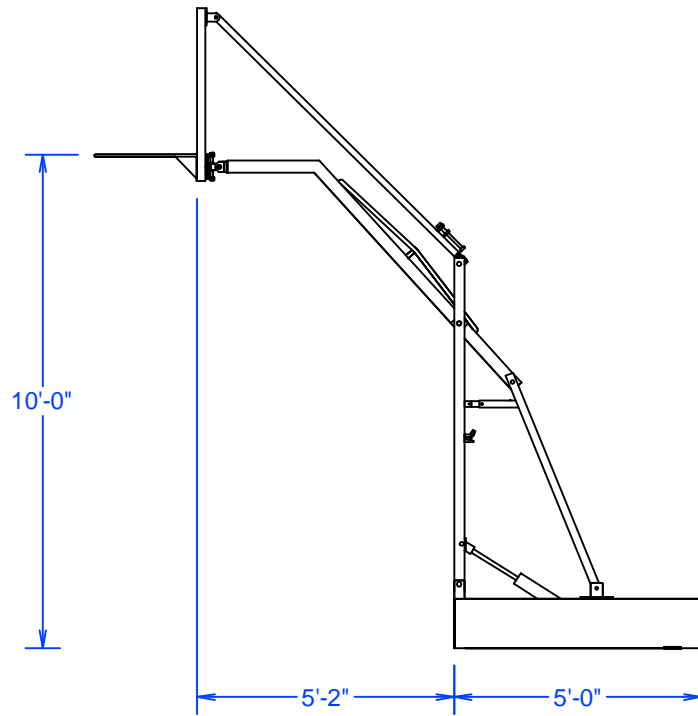

THE 1175 IS RAISED AND LOWERED BY ITS OWN SELF-CONTAINED HYDRAULIC SYSTEM THAT OPERATES AT A COMFORTABLE 2700 P.S.I. TO ALLOW THE BACKBOARD TO BE RAISED FROM THE STORED TO PLAYING POSITION IN SECONDS. WHEN ITS TIME TO MOVE THE 1175, THE FOLD DOWN IS JUST AS QUICK AND SIMPLE. ALL THIS AND MORE IS DONE BY THE MERE PUSH OF A BUTTON.

- FULL POWER DRIVEN SELF-CONTAINED HYDRAULIC SYSTEM
- FITTED WEIGHT BALLAST
- ACCURATE GOAL HEIGHT

OPTIONS:

- 10 PIECE PADDING KIT (2" THICK FOAM COVERED IN 30 OZ TEAR RESISTANT VINYL)
- 72" X 42" TEMPERED GLASS BACKBOARD
- BOLT-ON BACKBOARD EDGE PAD
- PRO-STRENGTH COLLAPSIBLE RIM AND NET
- SHOT CLOCK RACK
- FLOOR ANCHOR SYSTEM