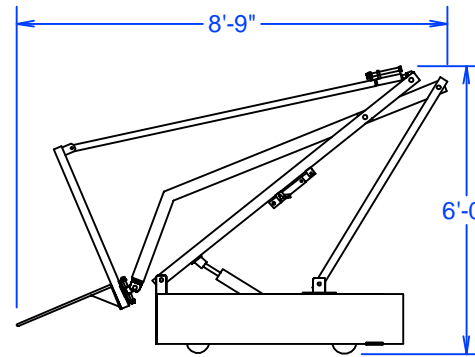

SIDE VIEW (STORAGE)