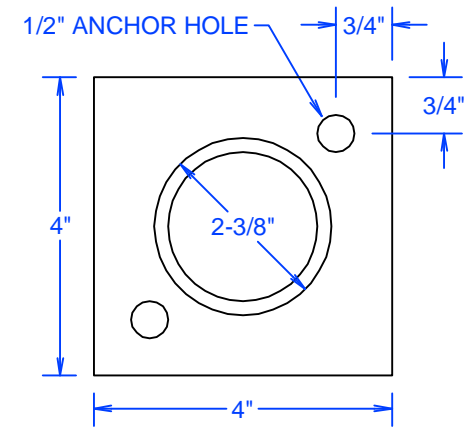

SURFACE MOUNT PLATE

ANCHORS PROVIDED BY INSTALLER.
TWO ANCHORS PER PLATE.
3/8" ANCHORS RECOMMENDED.

×	MODEL	FINISH	INSTALL TYPE
	BR-07GI	GALVANIZED	IN-GROUND
	BR-07GS	GALVANIZED	SURFACE MOUNT
	BR-07PI	POWDER COATED	IN-GROUND
	BR-07PS	POWDER COATED	SURFACE MOUNT

INSTALL TYPE	CUT LENGTH
IN-GROUND	26'-6" [318"]
SURFACE MOUNT	24'-10" [298"]

REVISION / STAGE:	MONTH / DAY / YEAR	RELATED DRAWINGS / INFORMATION:
_____	FEBRUARY 27, 2012	
_____	_____	
_____	_____	
_____	_____	
BR-07		THIS DRAWING IS PROPERTY OF ARIZONA COURTLINES, INC. AND MAY NOT BE REPRODUCED WITHOUT WRITTEN PERMISSION