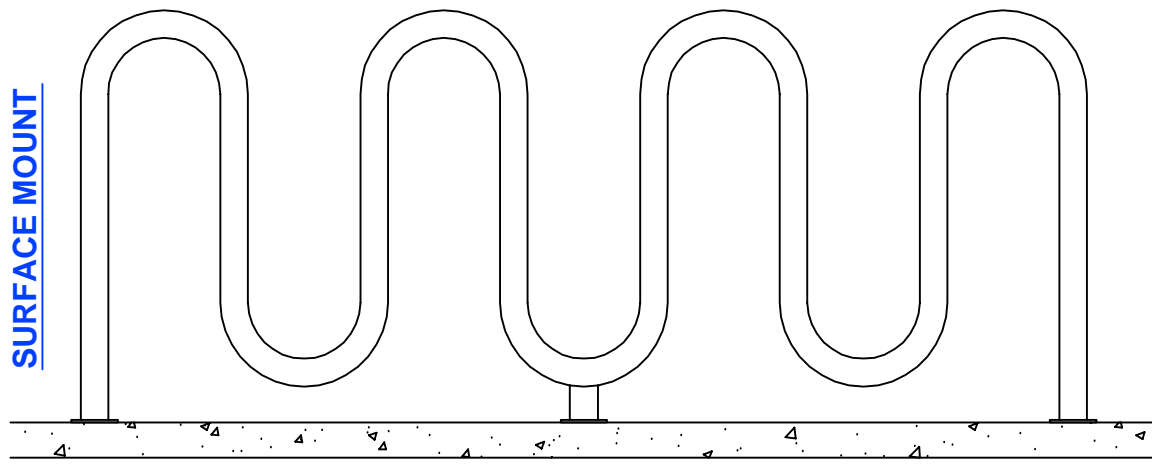

SURFACE MOUNT PLATE

ANCHORS PROVIDED BY INSTALLER.
TWO ANCHORS PER PLATE.
3/8" ANCHORS RECOMMENDED.

×	MODEL	FINISH	INSTALL TYPE
	BR-07GI	GALVANIZED	IN-GROUND
	BR-07GS	GALVANIZED	SURFACE MOUNT
	BR-07PI	POWDER COATED	IN-GROUND
	BR-07PS	POWDER COATED	SURFACE MOUNT

INSTALL TYPE	CUT LENGTH
IN-GROUND	26'-6" [318"]
SURFACE MOUNT	24'-10" [298"]

REVISION / STAGE:	MONTH / DAY / YEAR	RELATED DRAWINGS / INFORMATION:
_____	FEBRUARY 27, 2012	
_____	_____	
_____	_____	
_____	_____	
BR-07		THIS DRAWING IS PROPERTY OF ARIZONA COURTLINES, INC. AND MAY NOT BE REPRODUCED WITHOUT WRITTEN PERMISSION