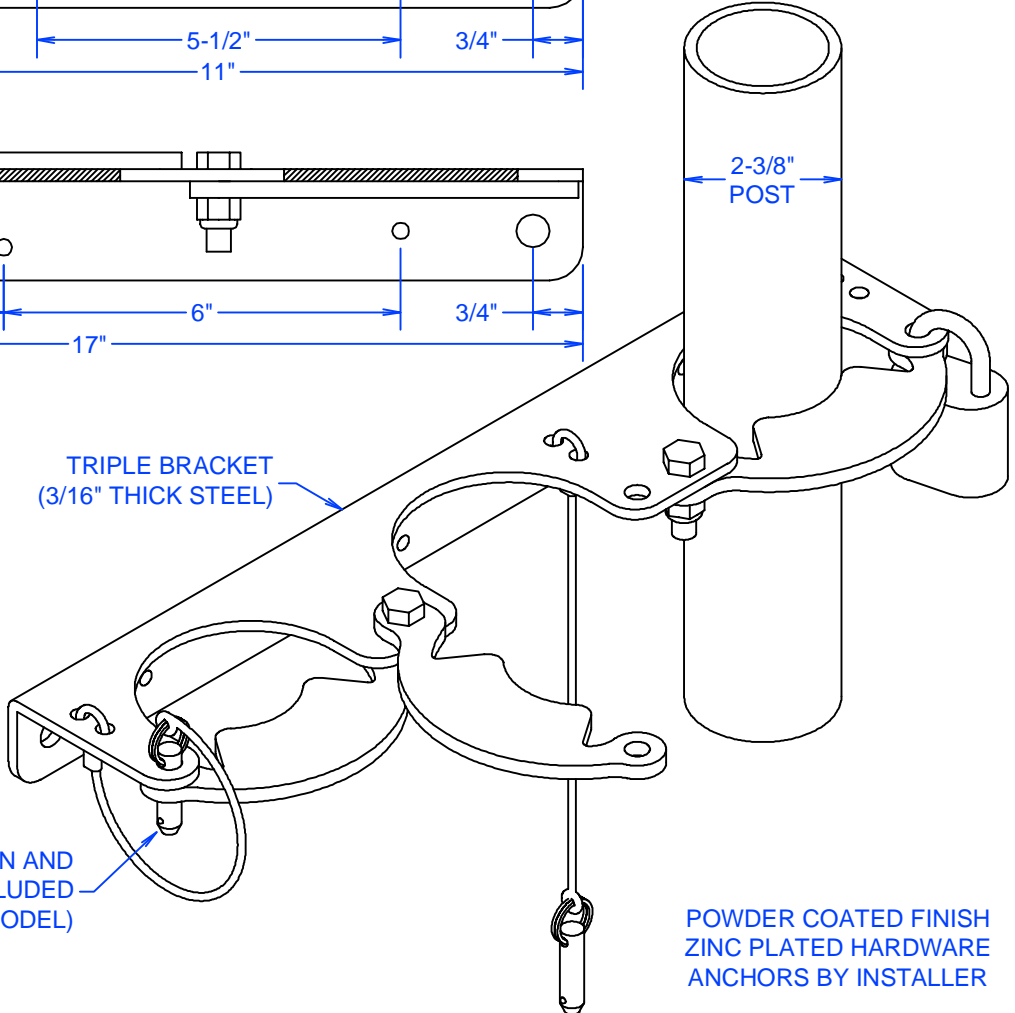

SELECT MODEL	
PSR-238-2	DOUBLE STANDARD
PSRL-238-2	DOUBLE LOCKING
PSR-238-3	TRIPLE STANDARD
PSRL-238-3	TRIPLE LOCKING

3/8" X 1-1/4" BOLT & NYLON INSERT LOCK NUT

DOUBLE BRACKET
(3/16" THICK STEEL)

TRIPLE BRACKET
(3/16" THICK STEEL)

REVISION / STAGE:	MONTH / DAY / YEAR	RELATED DRAWINGS / INFORMATION:
PSR-238		THIS DRAWING IS PROPERTY OF ARIZONA COURTLINES, INC. AND MAY NOT BE REPRODUCED WITHOUT WRITTEN PERMISSION

POST STORAGE RACKS FOR 2-3/8" POSTS