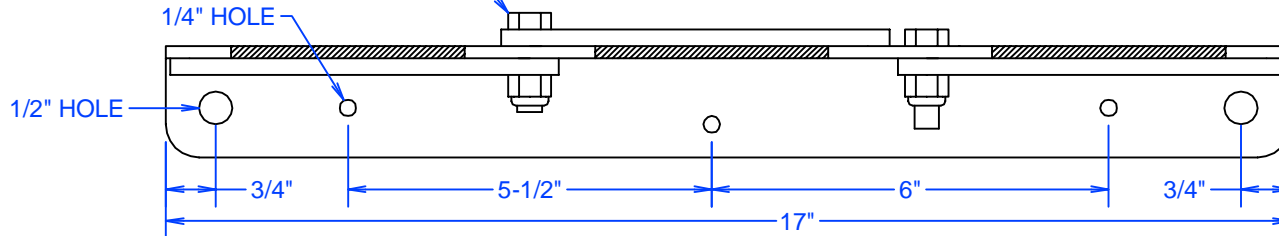

SELECT MODEL	
PSR-238-2	DOUBLE STANDARD
PSRL-238-2	DOUBLE LOCKING
PSR-238-3	TRIPLE STANDARD
PSRL-238-3	TRIPLE LOCKING

3/8" X 1-1/4" BOLT & NYLON INSERT LOCK NUT

DOUBLE BRACKET
(3/16" THICK STEEL)

TRIPLE BRACKET
(3/16" THICK STEEL)

REVISION / STAGE:	MONTH / DAY / YEAR	RELATED DRAWINGS / INFORMATION:
PSR-238		THIS DRAWING IS PROPERTY OF ARIZONA COURTLINES, INC. AND MAY NOT BE REPRODUCED WITHOUT WRITTEN PERMISSION

POST STORAGE RACKS FOR 2-3/8" POSTS