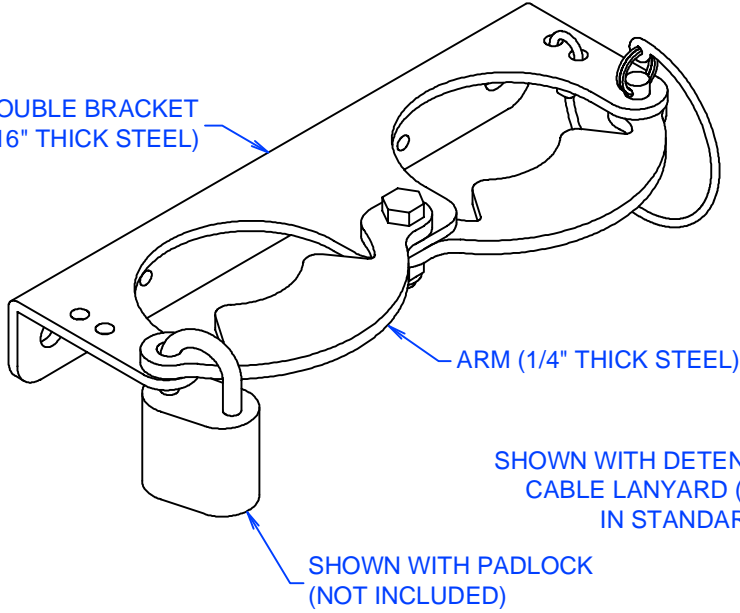

SELECT MODEL	
PSR-238-2	DOUBLE STANDARD
PSRL-238-2	DOUBLE LOCKING
PSR-238-3	TRIPLE STANDARD
PSRL-238-3	TRIPLE LOCKING

3/8" X 1-1/4" BOLT & NYLON INSERT LOCK NUT

DOUBLE BRACKET
(3/16" THICK STEEL)

TRIPLE BRACKET
(3/16" THICK STEEL)

REVISION / STAGE:	MONTH / DAY / YEAR	RELATED DRAWINGS / INFORMATION:
PSR-238		THIS DRAWING IS PROPERTY OF ARIZONA COURTLINES, INC. AND MAY NOT BE REPRODUCED WITHOUT WRITTEN PERMISSION

POST STORAGE RACKS FOR 2-3/8" POSTS