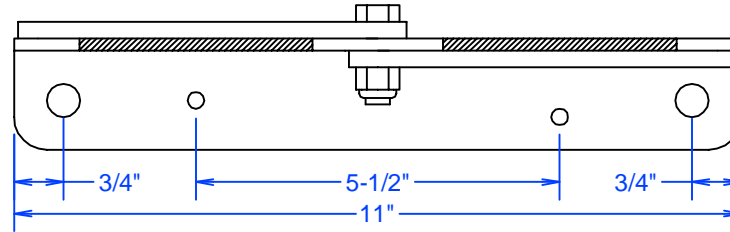

SELECT MODEL	
PSR-238-2	DOUBLE STANDARD
PSRL-238-2	DOUBLE LOCKING
PSR-238-3	TRIPLE STANDARD
PSRL-238-3	TRIPLE LOCKING

3/8" X 1-1/4" BOLT & NYLON INSERT LOCK NUT

DOUBLE BRACKET
(3/16" THICK STEEL)

TRIPLE BRACKET
(3/16" THICK STEEL)

REVISION / STAGE:	MONTH / DAY / YEAR	RELATED DRAWINGS / INFORMATION:
PSR-238		THIS DRAWING IS PROPERTY OF ARIZONA COURTLINES, INC. AND MAY NOT BE REPRODUCED WITHOUT WRITTEN PERMISSION

POST STORAGE RACKS FOR 2-3/8" POSTS