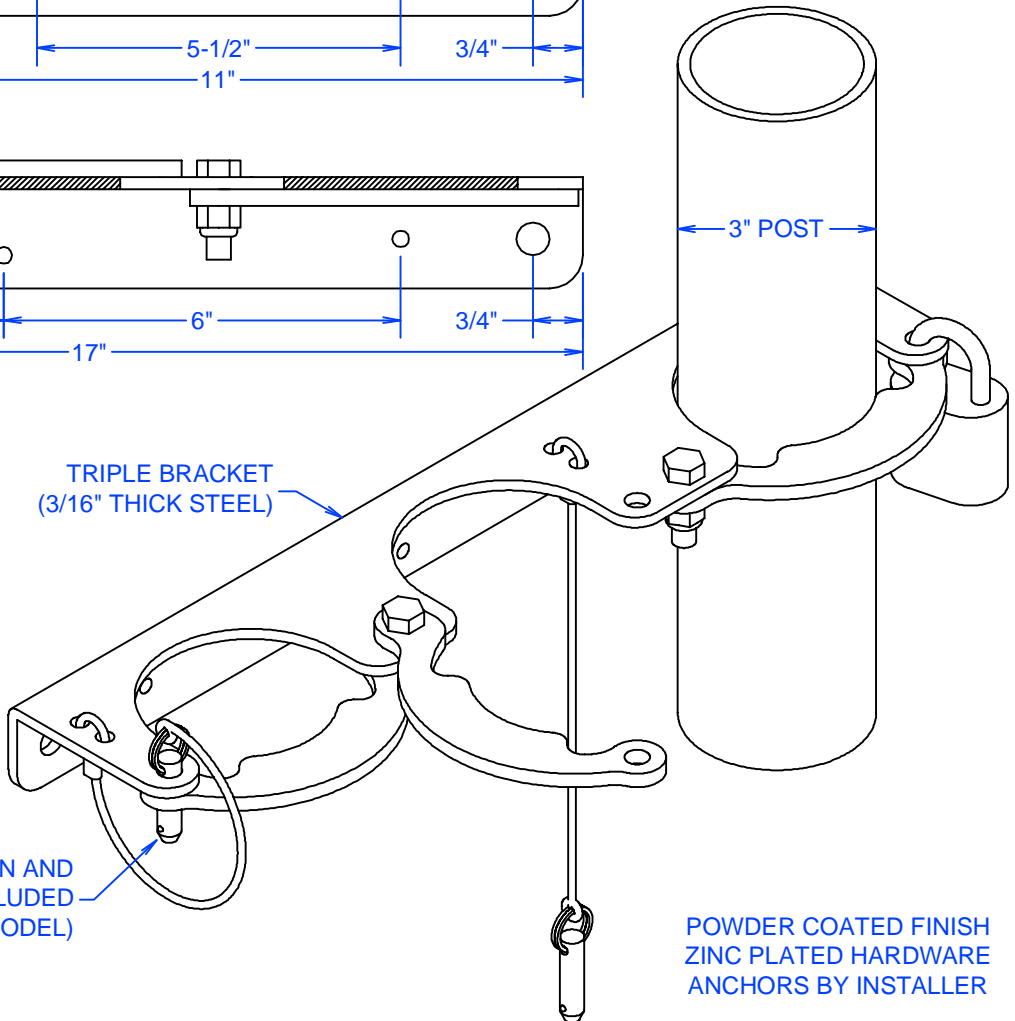

SELECT MODEL	
PSR-300-2	DOUBLE STANDARD
PSRL-300-2	DOUBLE LOCKING
PSR-300-3	TRIPLE STANDARD
PSRL-300-3	TRIPLE LOCKING

3/8" X 1-1/4" BOLT & NYLON INSERT LOCK NUT

DOUBLE BRACKET
(3/16" THICK STEEL)

TRIPLE BRACKET
(3/16" THICK STEEL)

SHOWN WITH DETENT PIN AND
CABLE LANYARD (INCLUDED
IN STANDARD MODEL)

SHOWN WITH PADLOCK
(NOT INCLUDED)

POWDER COATED FINISH
ZINC PLATED HARDWARE
ANCHORS BY INSTALLER

REVISION / STAGE:	MONTH / DAY / YEAR	RELATED DRAWINGS / INFORMATION:
PSR-300		THIS DRAWING IS PROPERTY OF ARIZONA COURTLINES, INC. AND MAY NOT BE REPRODUCED WITHOUT WRITTEN PERMISSION