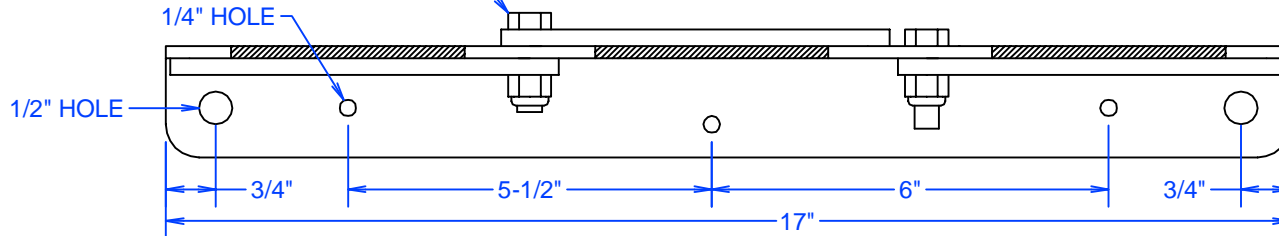

SELECT MODEL	
PSR-300-2	DOUBLE STANDARD
PSRL-300-2	DOUBLE LOCKING
PSR-300-3	TRIPLE STANDARD
PSRL-300-3	TRIPLE LOCKING

3/8" X 1-1/4" BOLT & NYLON INSERT LOCK NUT

DOUBLE BRACKET
(3/16" THICK STEEL)

TRIPLE BRACKET
(3/16" THICK STEEL)

SHOWN WITH DETENT PIN AND
CABLE LANYARD (INCLUDED
IN STANDARD MODEL)

SHOWN WITH PADLOCK
(NOT INCLUDED)

POWDER COATED FINISH
ZINC PLATED HARDWARE
ANCHORS BY INSTALLER

REVISION / STAGE:	MONTH / DAY / YEAR	RELATED DRAWINGS / INFORMATION:
PSR-300		THIS DRAWING IS PROPERTY OF ARIZONA COURTLINES, INC. AND MAY NOT BE REPRODUCED WITHOUT WRITTEN PERMISSION