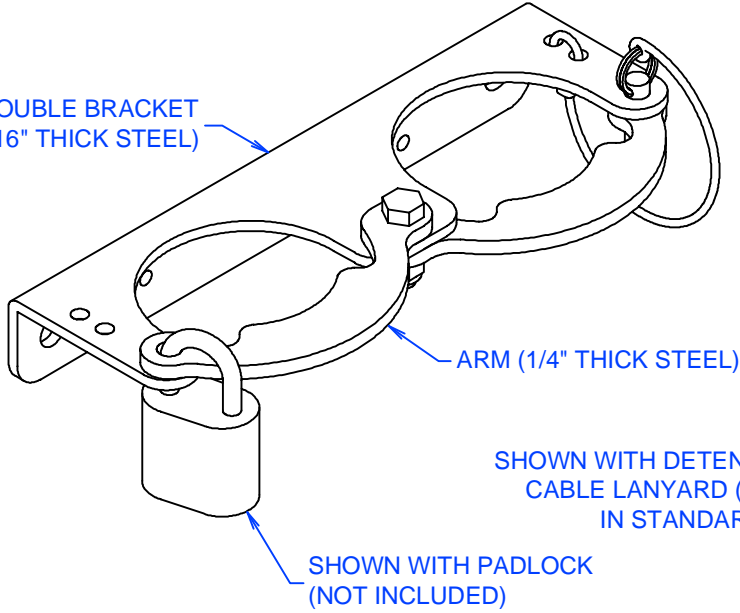

SELECT MODEL	
PSR-300-2	DOUBLE STANDARD
PSRL-300-2	DOUBLE LOCKING
PSR-300-3	TRIPLE STANDARD
PSRL-300-3	TRIPLE LOCKING

3/8" X 1-1/4" BOLT & NYLON INSERT LOCK NUT

DOUBLE BRACKET
(3/16" THICK STEEL)

TRIPLE BRACKET
(3/16" THICK STEEL)

SHOWN WITH DETENT PIN AND
CABLE LANYARD (INCLUDED
IN STANDARD MODEL)

SHOWN WITH PADLOCK
(NOT INCLUDED)

POWDER COATED FINISH
ZINC PLATED HARDWARE
ANCHORS BY INSTALLER

REVISION / STAGE:	MONTH / DAY / YEAR	RELATED DRAWINGS / INFORMATION:
PSR-300		THIS DRAWING IS PROPERTY OF ARIZONA COURTLINES, INC. AND MAY NOT BE REPRODUCED WITHOUT WRITTEN PERMISSION