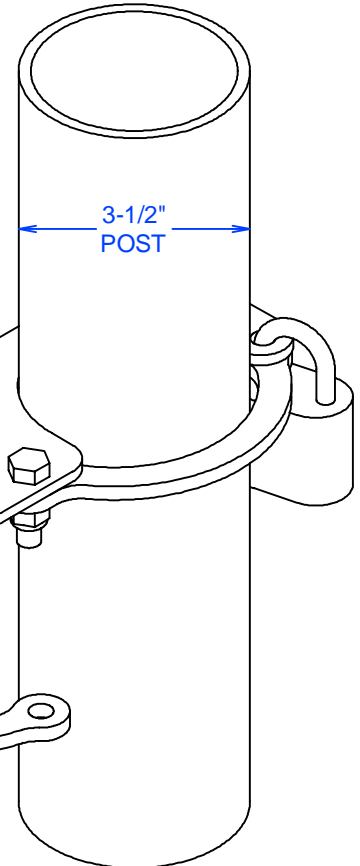

SELECT MODEL	
PSR-312-2	DOUBLE STANDARD
PSRL-312-2	DOUBLE LOCKING
PSR-312-3	TRIPLE STANDARD
PSRL-312-3	TRIPLE LOCKING

3/8" X 1-1/4" BOLT & NYLON INSERT LOCK NUT

DOUBLE BRACKET
(3/16" THICK STEEL)

TRIPLE BRACKET
(3/16" THICK STEEL)

ARM (1/4" THICK STEEL)

SHOWN WITH DETENT PIN AND
CABLE LANYARD (INCLUDED
IN STANDARD MODEL)

SHOWN WITH PADLOCK
(NOT INCLUDED)

POWDER COATED FINISH
ZINC PLATED HARDWARE
ANCHORS BY INSTALLER

REVISION / STAGE:	MONTH / DAY / YEAR	RELATED DRAWINGS / INFORMATION:
PSR-312		THIS DRAWING IS PROPERTY OF ARIZONA COURTLINES, INC. AND MAY NOT BE REPRODUCED WITHOUT WRITTEN PERMISSION