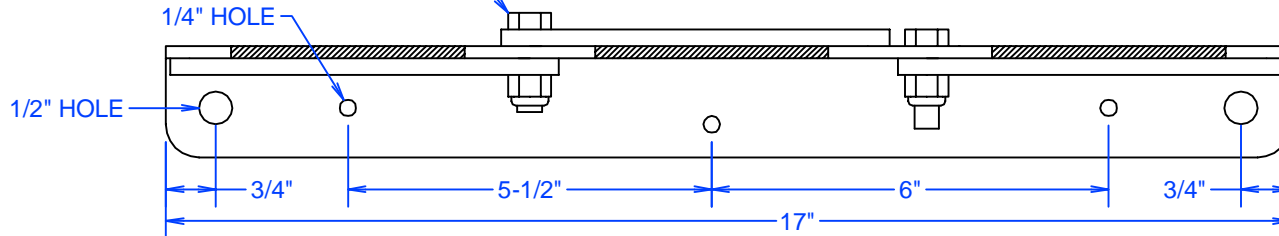

SELECT MODEL	
PSR-312-2	DOUBLE STANDARD
PSRL-312-2	DOUBLE LOCKING
PSR-312-3	TRIPLE STANDARD
PSRL-312-3	TRIPLE LOCKING

3/8" X 1-1/4" BOLT & NYLON INSERT LOCK NUT

DOUBLE BRACKET
(3/16" THICK STEEL)

TRIPLE BRACKET
(3/16" THICK STEEL)

ARM (1/4" THICK STEEL)

SHOWN WITH DETENT PIN AND
CABLE LANYARD (INCLUDED
IN STANDARD MODEL)

SHOWN WITH PADLOCK
(NOT INCLUDED)

POWDER COATED FINISH
ZINC PLATED HARDWARE
ANCHORS BY INSTALLER

REVISION / STAGE:	MONTH / DAY / YEAR	RELATED DRAWINGS / INFORMATION:
PSR-312		THIS DRAWING IS PROPERTY OF ARIZONA COURTLINES, INC. AND MAY NOT BE REPRODUCED WITHOUT WRITTEN PERMISSION