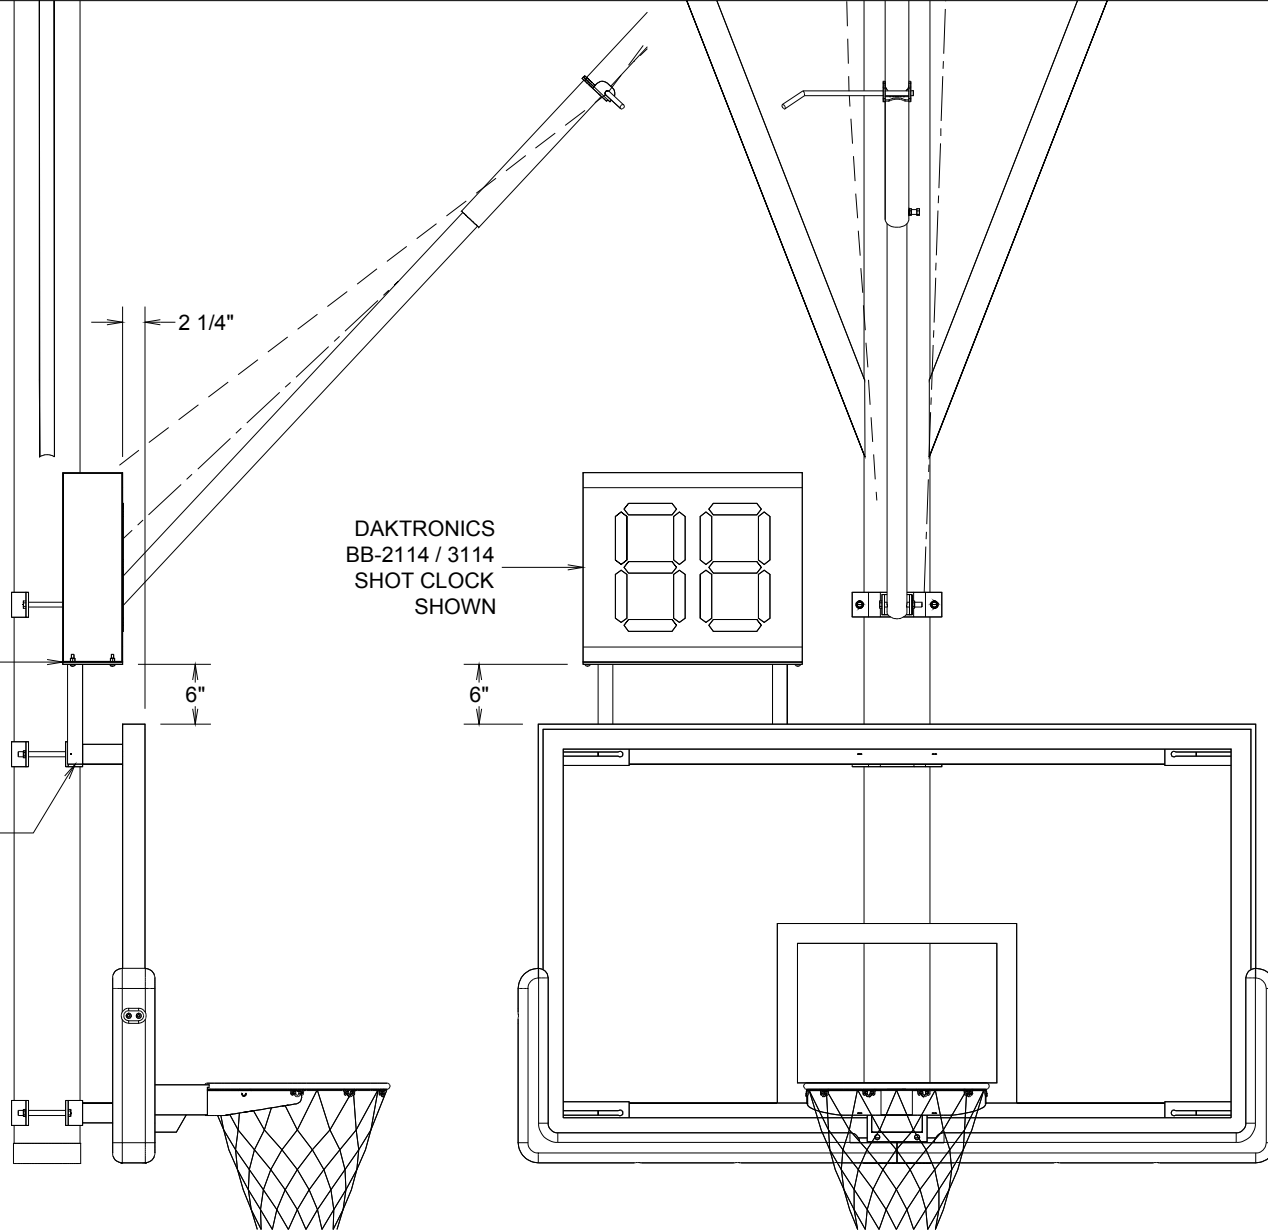

SHOT CLOCK BOTTOM
MOUNTED TO RACK

MOUNTED TO BACK
SIDE OF BACKBOARD
EXTENSION TUBE

REVISION / STAGE:	MONTH / DAY / YEAR	RELATED DRAWINGS / INFORMATION:
THIS DRAWING IS PROPERTY OF ARIZONA COURTLINES, INC. AND MAY NOT BE REPRODUCED WITHOUT WRITTEN PERMISSION		

SHOT CLOCK RACK

FOR SINGLE DROP STEM
BANK EXTENSION MOUNTED

ARIZONA COURTLINES, INC.
8742 NORTH 78TH AVENUE, PEORIA, ARIZONA 85345
TEL. 623.939.8126 FAX. 623.939.2526
www.ARIZONACOURTLINES.com

DRAWN BY:
EDDIE CAFFERATA

QUANTITY: _____