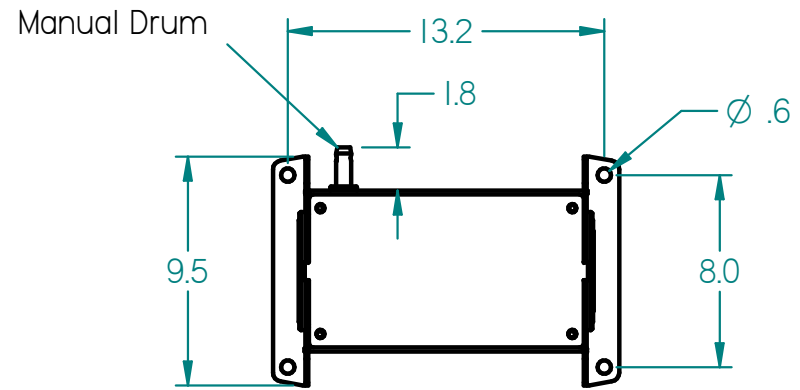

REVISION HISTORY

REV	DESCRIPTION	DATE	APPROVED
	Manual Winch	Nov 2012	

1:20

	NAME	DATE			
DRAWN	fahd	11/30/12			
CHECKED			TITLE TW700M		
ENG APPR	MC	12/18/12			
MGR APPR					
			SIZE A	DWG NO TW700M-010D	REV
			FILE NAME: TW700M Outline Drawing.dft		
			SCALE: 1:8	WEIGHT: 38lbs	SHEET 1 OF 1