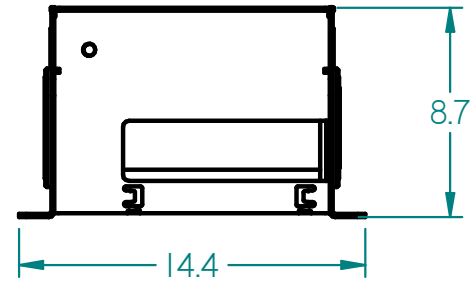

REVISION HISTORY

REV	DESCRIPTION	DATE	APPROVED
	Manual Winch	Nov 2012	

1:20

	NAME	DATE			
DRAWN	fahd	11/30/12			
CHECKED			TITLE TW700M		
ENG APPR	MC	12/18/12			
MGR APPR					
			SIZE A	DWG NO TW700M-010D	REV
			FILE NAME: TW700M Outline Drawing.dft		
			SCALE: 1:8	WEIGHT: 38lbs	SHEET 1 OF 1