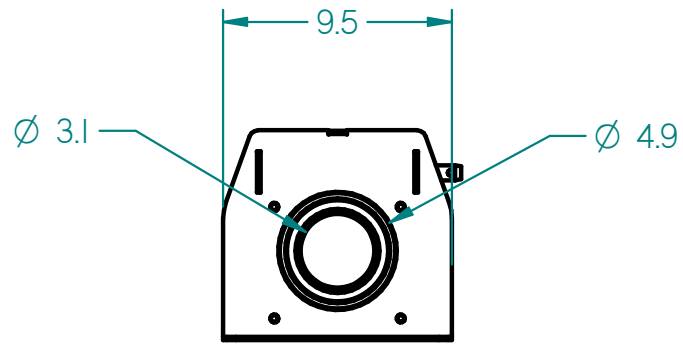

REVISION HISTORY

REV	DESCRIPTION	DATE	APPROVED
	Manual Winch	Nov 2012	

1:20

	NAME	DATE			
DRAWN	fahd	11/30/12			
CHECKED			TITLE TW700M		
ENG APPR	MC	12/18/12			
MGR APPR					
			SIZE A	DWG NO TW700M-010D	REV
			FILE NAME: TW700M Outline Drawing.dft		
			SCALE: 1:8	WEIGHT: 38lbs	SHEET 1 OF 1